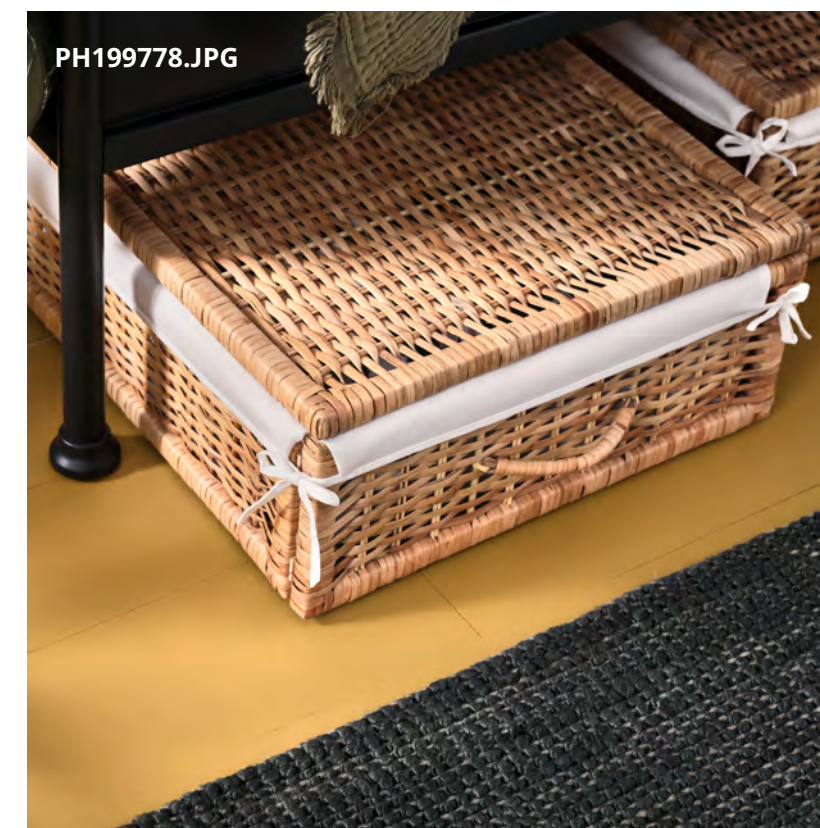

Green bedroom collage

You can afford to dream big!

It's comfy, it's cosy, it's inspired by nature. This new range is designed to make autumn feel anything but dull and grey. We're even launching a napping emergency case. Or as some people would say, a rattan box that fits perfectly under your bed.

New SLÅNGULDMAL duvet cover and pillowcase 14,99 Green/floral pattern 405.852.45 **New** STJÄRNÖ bed frame 239,- Anthracite 395.633.29 **TOLKNING** basket 37,99 Handmade rattan 105.126.51 **New** GRÄFJÄLLET bedside table 34,99 Anthracite 205.702.21 **TOLKNING** hanging basket 9,99 Jute 705.126.48 **New** KLIPPOXEL throw 19,99 Off-white 705.846.21 **RÖDFLIK** floor/reading lamp 29,99 Grey-green 905.635.71

Everyone should have a napping emergency case